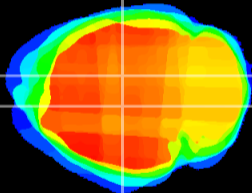

Coronal

Sagittal-R

Sagittal-L

ViBrism: CX10127
Horizontal

DG