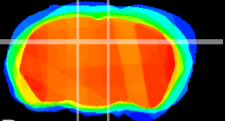

Coronal

Sagittal-R

Sagittal-L

ViBrism: CX10127
Horizontal

DG