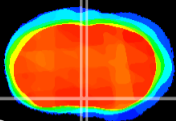

Coronal

Sagittal-R

Sagittal-L

ViBrism: CX10128
Horizontal

MPA