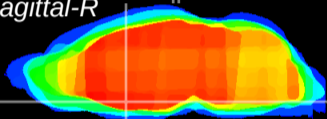

Coronal

Sagittal-R

Sagittal-L

ViBrism: CX10128
Horizontal

MPA