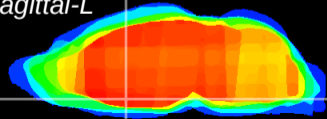

Coronal

Sagittal-R

Sagittal-L

ViBrism: CX10128
Horizontal

MPA