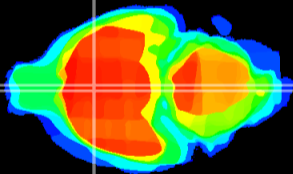

Coronal

Sagittal-R

Sagittal-L

ViBrism: CX10128
Horizontal

MPA