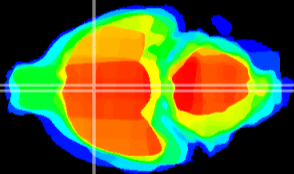

Coronal

Sagittal-R

Sagittal-L

ViBrism: CX10131
Horizontal

MPA