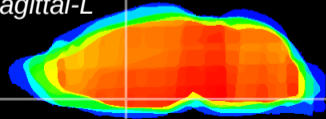

Coronal

Sagittal-R

Sagittal-L

ViBrism: CX10131
Horizontal

MPA