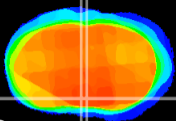

Coronal

Sagittal-R

Sagittal-L

ViBrism: CX10131
Horizontal

MPA