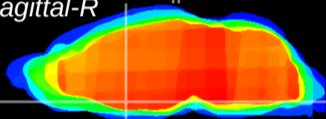

Coronal

Sagittal-R

Sagittal-L

ViBrism: CX10131
Horizontal

MPA