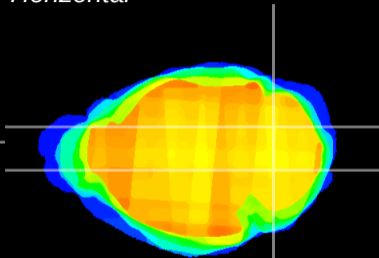

*Coronal*

*Sagittal-R*

*Sagittal-L*

ViBrism: CX10135  
*Horizontal*

Cb nucleus