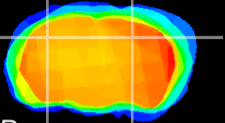

Coronal

Sagittal-R

Sagittal-L

ViBrism: CX10138
Horizontal

CA2/CA3