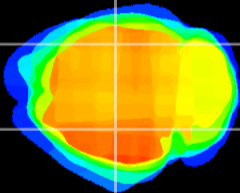

Coronal

Sagittal-R

Sagittal-L

ViBrism: CX10138
Horizontal

CA2/CA3