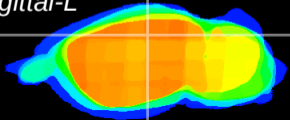

Coronal

Sagittal-R

Sagittal-L

ViBrism: CX10138
Horizontal

CA2/CA3