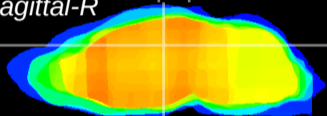

Coronal

Sagittal-R

Sagittal-L

ViBrism: CX10138
Horizontal

DG