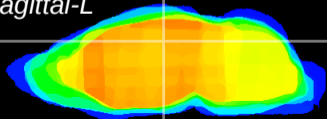

Coronal

Sagittal-R

Sagittal-L

ViBrism: CX10138
Horizontal

DG