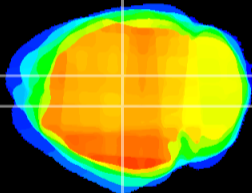

Coronal

Sagittal-R

Sagittal-L

ViBrism: CX10138
Horizontal

DG