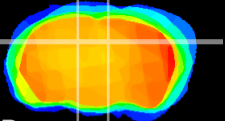

Coronal

Sagittal-R

Sagittal-L

ViBrism: CX10138
Horizontal

DG