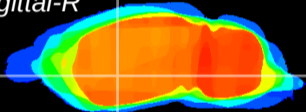

Coronal

Sagittal-R

Sagittal-L

ViBrism: CX10139
Horizontal

GP