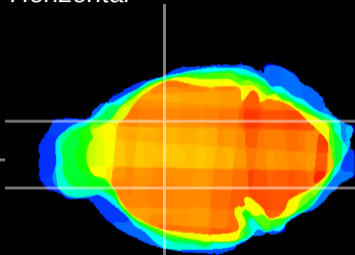

Coronal

Sagittal-R

Sagittal-L

ViBrism: CX10139
Horizontal

GP