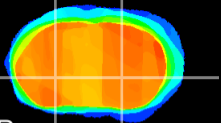

Coronal

Sagittal-R

Sagittal-L

ViBrism: CX10139
Horizontal

GP