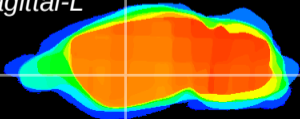

Coronal

Sagittal-R

Sagittal-L

ViBrism: CX10139
Horizontal

GP