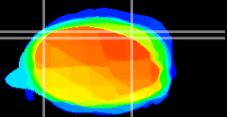

Coronal

Sagittal-R

Sagittal-L

ViBrism: CX10147
Horizontal

Cb lobe