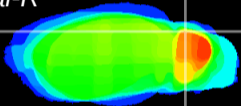

Coronal

Sagittal-R

Sagittal-L

ViBrism: CX10147
Horizontal

Cb lobe