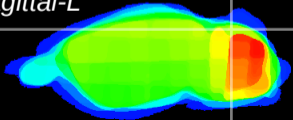

Coronal

Sagittal-R

Sagittal-L

ViBrism: CX10147
Horizontal

Cb lobe