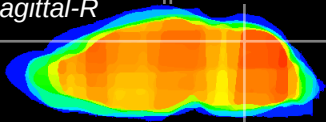

Coronal

ViBrism: CX10148
Horizontal

Sagittal-R

Sagittal-L

Cb vermis