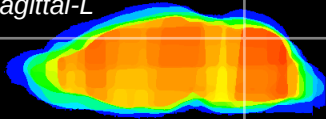

Coronal

ViBrism: CX10148
Horizontal

Sagittal-R

Sagittal-L

Cb vermis