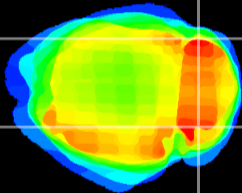

Coronal

Sagittal-R

Sagittal-L

ViBrism: CX10149
Horizontal

Cb lobe