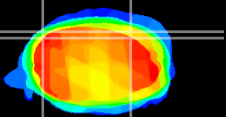

Coronal

Sagittal-R

Sagittal-L

ViBrism: CX10149
Horizontal

Cb lobe