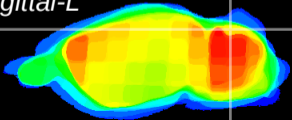

Coronal

Sagittal-R

Sagittal-L

ViBrism: CX10149
Horizontal

Cb lobe