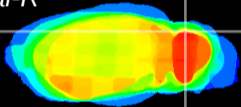

Coronal

Sagittal-R

Sagittal-L

ViBrism: CX10149
Horizontal

Cb lobe