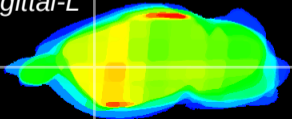

Coronal

Sagittal-R

Sagittal-L

ViBrism: CX10155
Horizontal

CPU lateral