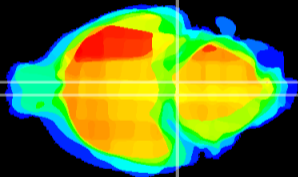

Coronal

Sagittal-R

Sagittal-L

ViBrism: CX10158
Horizontal

Pn