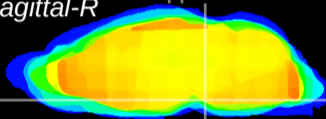

Coronal

Sagittal-R

Sagittal-L

ViBrism: CX10158
Horizontal

Pn