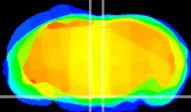

Coronal

Sagittal-R

Sagittal-L

ViBrism: CX10158
Horizontal

Pn