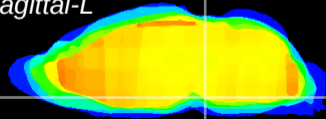

Coronal

Sagittal-R

Sagittal-L

ViBrism: CX10158
Horizontal

Pn