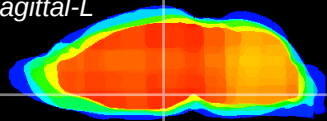

Coronal

Sagittal-R

Sagittal-L

ViBrism: CX10160
Horizontal

DM