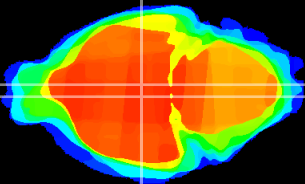

Coronal

Sagittal-R

Sagittal-L

ViBrism: CX10160
Horizontal

DM