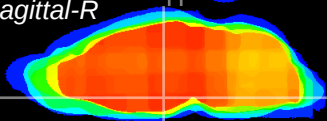

Coronal

Sagittal-R

Sagittal-L

ViBrism: CX10160
Horizontal

DM