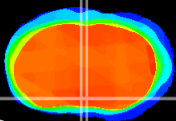

Coronal

Sagittal-R

Sagittal-L

ViBrism: CX10160
Horizontal

MPA