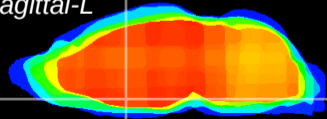

Coronal

Sagittal-R

Sagittal-L

ViBrism: CX10160
Horizontal

MPA