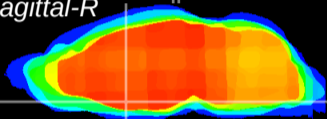

Coronal

Sagittal-R

Sagittal-L

ViBrism: CX10160
Horizontal

MPA