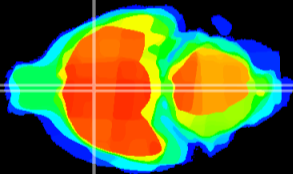

Coronal

Sagittal-R

Sagittal-L

ViBrism: CX10160
Horizontal

MPA