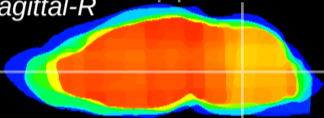

Coronal

Sagittal-R

Sagittal-L

ViBrism: CX10160
Horizontal

MVe