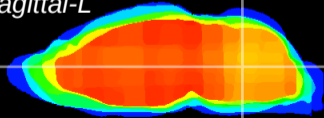

Coronal

Sagittal-R

Sagittal-L

ViBrism: CX10160
Horizontal

MVe