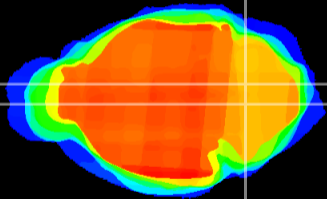

Coronal

Sagittal-R

Sagittal-L

ViBrism: CX10160
Horizontal

MVe