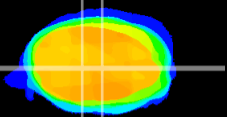

Coronal

Sagittal-R

Sagittal-L

ViBrism: CX10160
Horizontal

MVe