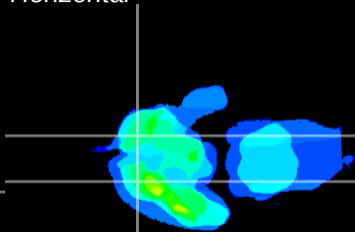

Coronal

Sagittal-R

Sagittal-L

ViBrism: CX10161
Horizontal

Tu