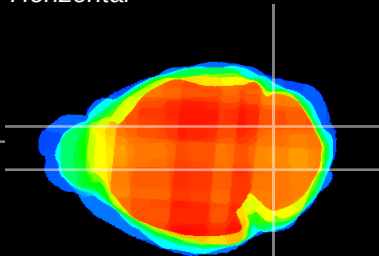

Coronal

Sagittal-R

Sagittal-L

ViBrisM: CX10164
Horizontal

Cb nucleus