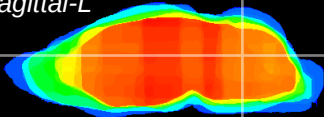

Coronal

Sagittal-R

Sagittal-L

ViBrisM: CX10164
Horizontal

Cb nucleus