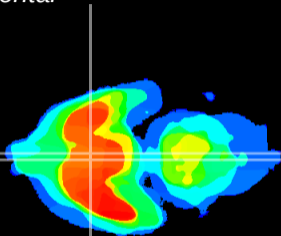

Coronal

Sagittal-R

Sagittal-L

ViBriSM: CX10164
Horizontal

SCN