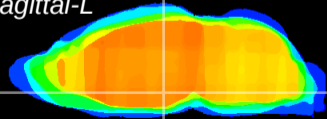

Coronal

Sagittal-R

Sagittal-L

ViBrism: CX10166
Horizontal

DM