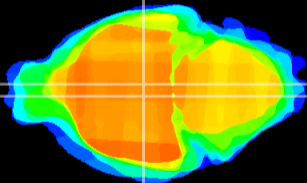

Coronal

Sagittal-R

Sagittal-L

ViBrism: CX10166
Horizontal

DM