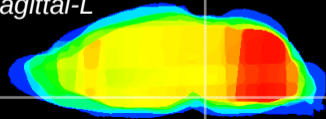

Coronal

Sagittal-R

Sagittal-L

ViBrism: CX10167
Horizontal

Pn