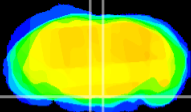

Coronal

Sagittal-R

Sagittal-L

ViBrism: CX10167
Horizontal

Pn