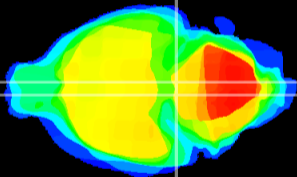

Coronal

Sagittal-R

Sagittal-L

ViBrism: CX10167
Horizontal

Pn