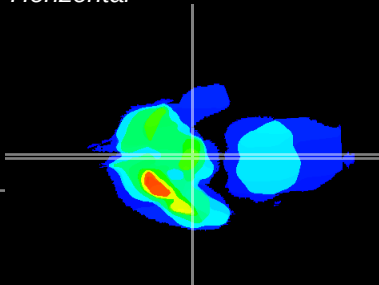

Coronal

Sagittal-R

Sagittal-L

ViBrism: CX10168
Horizontal

ME