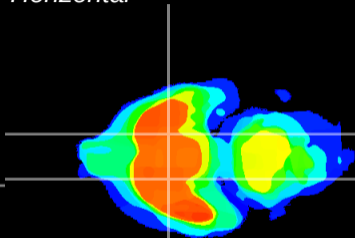

Coronal

Sagittal-R

Sagittal-L

ViBrism: CX10168
Horizontal

S0