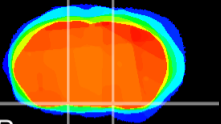

Coronal

Sagittal-R

Sagittal-L

ViBrism: CX10168
Horizontal

S0