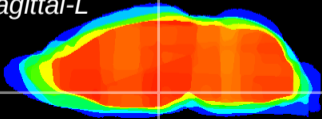

Coronal

Sagittal-R

Sagittal-L

ViBrism: CX10171
Horizontal

DM