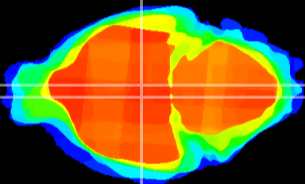

Coronal

Sagittal-R

Sagittal-L

ViBrism: CX10171
Horizontal

DM