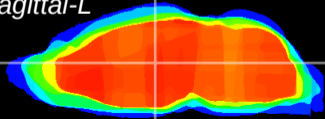

Coronal

Sagittal-R

Sagittal-L

ViBrism: CX10171
Horizontal

MD