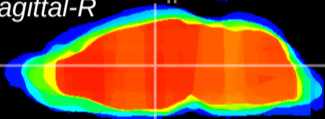

Coronal

Sagittal-R

Sagittal-L

ViBrism: CX10171
Horizontal

MD