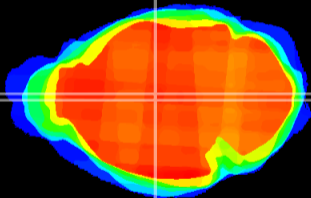

Coronal

Sagittal-R

Sagittal-L

ViBrism: CX10171
Horizontal

MD