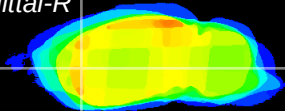

Coronal

Sagittal-R

Sagittal-L

ViBrism: CX10172
Horizontal

CPU lateral