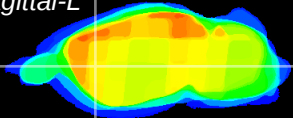

Coronal

Sagittal-R

Sagittal-L

ViBrism: CX10172
Horizontal

CPU lateral