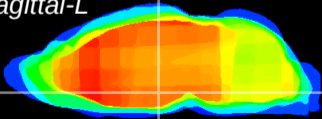

Coronal

Sagittal-R

Sagittal-L

ViBrism: CX10174
Horizontal

DM