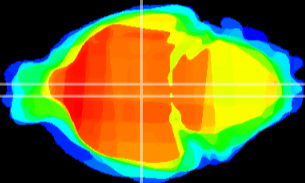

Coronal

Sagittal-R

Sagittal-L

ViBrism: CX10174
Horizontal

DM