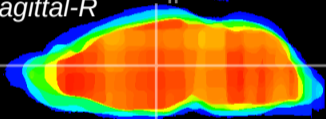

Coronal

Sagittal-R

Sagittal-L

ViBrism: CX10178
Horizontal

MD