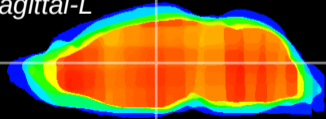

Coronal

Sagittal-R

Sagittal-L

ViBrism: CX10178
Horizontal

MD