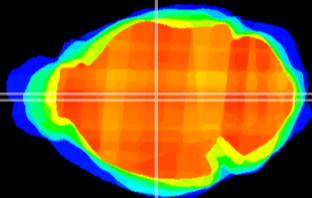

Coronal

Sagittal-R

Sagittal-L

ViBrism: CX10178
Horizontal

MD