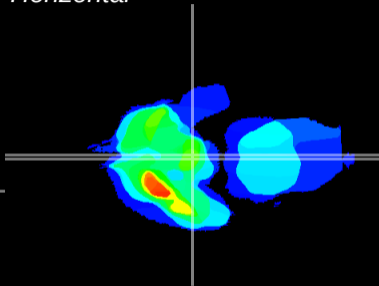

Coronal

Sagittal-R

Sagittal-L

ViBrism: CX10178
Horizontal

ME