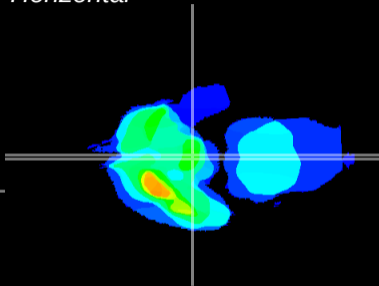

Coronal

Sagittal-R

Sagittal-L

ViBrism: CX10181
Horizontal

ME