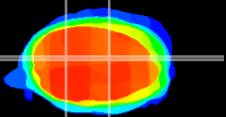

Coronal

Sagittal-R

Sagittal-L

ViBrism: CX10184
Horizontal

Cb nucleus