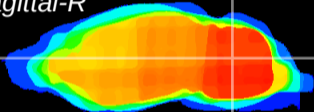

Coronal

Sagittal-R

Sagittal-L

ViBrism: CX10184
Horizontal

Cb nucleus