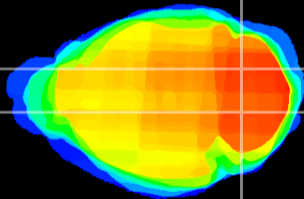

Coronal

Sagittal-R

Sagittal-L

ViBrism: CX10184
Horizontal

Cb nucleus