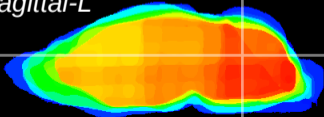

Coronal

Sagittal-R

Sagittal-L

ViBrism: CX10184
Horizontal

Cb nucleus