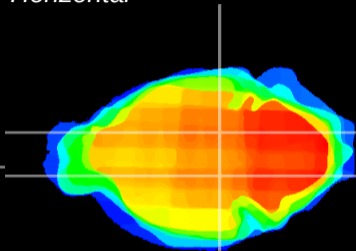

Coronal

Sagittal-R

Sagittal-L

ViBriSM: CX10184
Horizontal

SN