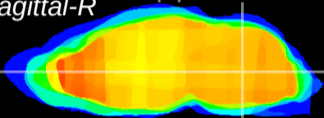

Coronal

Sagittal-R

Sagittal-L

ViBrism: CX10187
Horizontal

MVe