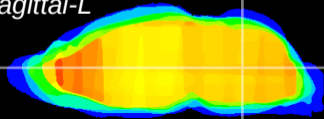

Coronal

Sagittal-R

Sagittal-L

ViBrism: CX10187
Horizontal

MVe