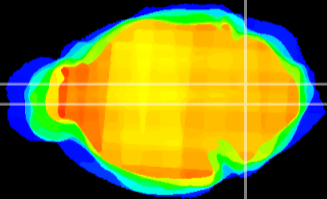

Coronal

Sagittal-R

Sagittal-L

ViBrism: CX10187
Horizontal

MVe