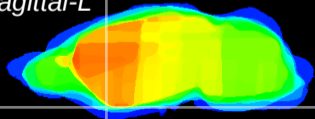

Coronal

Sagittal-R

Sagittal-L

ViBrism: CX10196
Horizontal

Tu