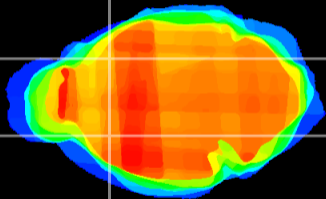

Coronal

Sagittal-R

Sagittal-L

ViBris: CX10198
Horizontal

CPU lateral