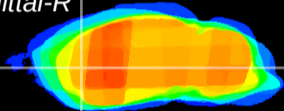

Coronal

Sagittal-R

Sagittal-L

ViBris: CX10198
Horizontal

CPU lateral