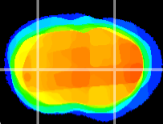

Coronal

Sagittal-R

Sagittal-L

ViBris: CX10198
Horizontal

CPU lateral