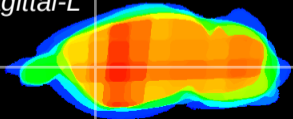

Coronal

Sagittal-R

Sagittal-L

ViBris: CX10198
Horizontal

CPU lateral