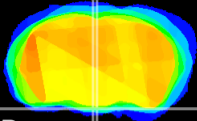

Coronal

Sagittal-R

Sagittal-L

ViBrism: CX10200
Horizontal

ME