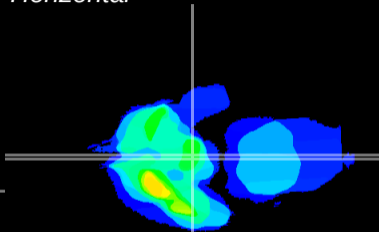

Coronal

Sagittal-R

Sagittal-L

ViBrism: CX10200
Horizontal

ME