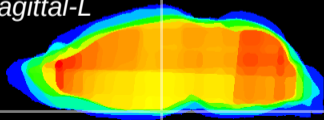

Coronal

Sagittal-R

Sagittal-L

ViBrism: CX10200
Horizontal

ME