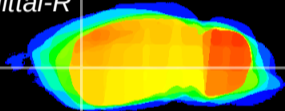

Coronal

Sagittal-R

Sagittal-L

ViBrism: CX10204  
Horizontal

CPU lateral