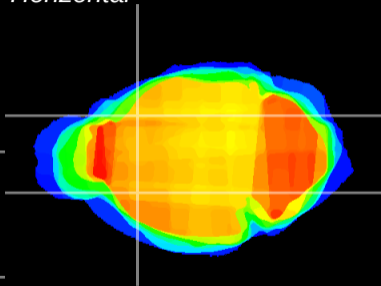

Coronal

Sagittal-R

Sagittal-L

ViBrism: CX10204  
Horizontal

CPU lateral