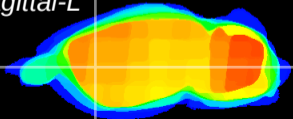

Coronal

Sagittal-R

Sagittal-L

ViBrism: CX10204  
Horizontal

CPU lateral