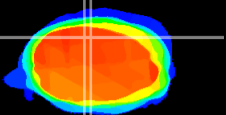

Coronal

Sagittal-R

Sagittal-L

ViBrism: CX10204
Horizontal

Cb vermis