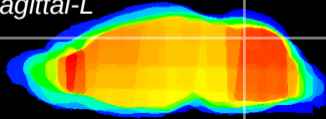

Coronal

Sagittal-R

Sagittal-L

ViBrism: CX10204
Horizontal

Cb vermis