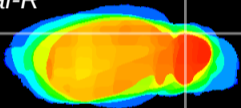

Coronal

Sagittal-R

Sagittal-L

ViBrism: CX10205
Horizontal

Cb lobe