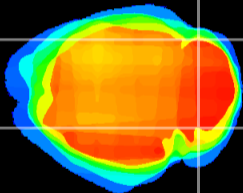

Coronal

Sagittal-R

Sagittal-L

ViBrism: CX10205
Horizontal

Cb lobe