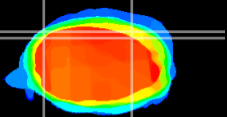

Coronal

Sagittal-R

Sagittal-L

ViBrism: CX10205
Horizontal

Cb lobe