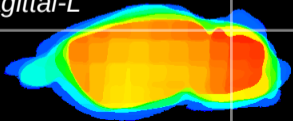

Coronal

Sagittal-R

Sagittal-L

ViBrism: CX10205
Horizontal

Cb lobe