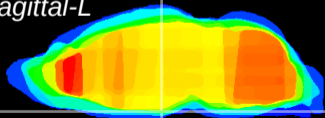

Coronal

Sagittal-R

Sagittal-L

ViBrism: CX10208
Horizontal

ME