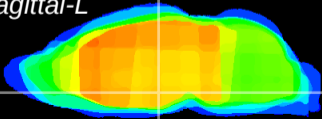

Coronal

Sagittal-R

Sagittal-L

ViBrism: CX10212
Horizontal

DM