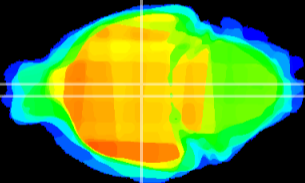

Coronal

Sagittal-R

Sagittal-L

ViBrism: CX10212
Horizontal

DM