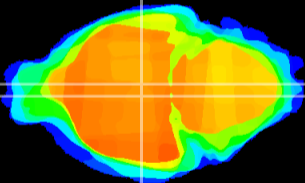

Coronal

Sagittal-R

Sagittal-L

ViBrism: CX10216
Horizontal

DM