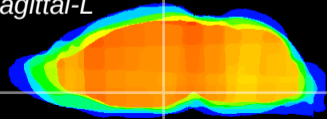

Coronal

Sagittal-R

Sagittal-L

ViBrism: CX10216
Horizontal

DM