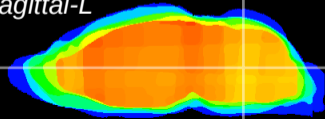

Coronal

Sagittal-R

Sagittal-L

ViBrism: CX10216
Horizontal

MVe