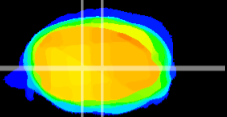

Coronal

Sagittal-R

Sagittal-L

ViBrism: CX10216
Horizontal

MVe