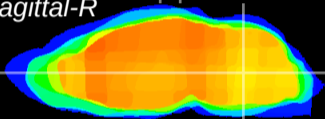

Coronal

Sagittal-R

Sagittal-L

ViBrism: CX10216
Horizontal

MVe