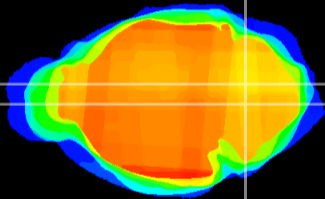

Coronal

Sagittal-R

Sagittal-L

ViBrism: CX10216
Horizontal

MVe