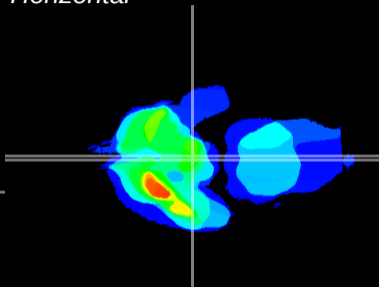

Coronal

Sagittal-R

Sagittal-L

ViBrism: CX10221
Horizontal

ME