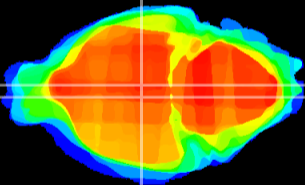

Coronal

Sagittal-R

Sagittal-L

ViBrism: CX10222
Horizontal

DM