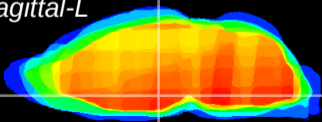

Coronal

Sagittal-R

Sagittal-L

ViBrism: CX10222
Horizontal

DM