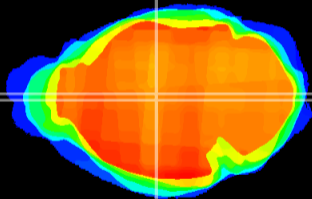

Coronal

Sagittal-R

Sagittal-L

ViBrism: CX10224
Horizontal

MD