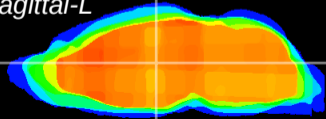

Coronal

Sagittal-R

Sagittal-L

ViBrism: CX10224
Horizontal

MD