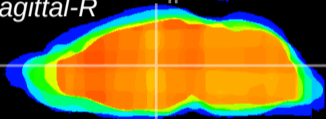

Coronal

Sagittal-R

Sagittal-L

ViBrism: CX10224
Horizontal

MD