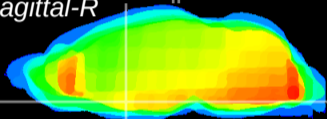

Coronal

Sagittal-R

Sagittal-L

ViBrism: CX10228
Horizontal

MPA