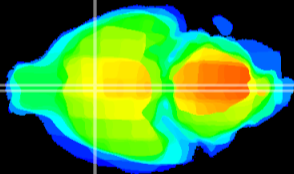

Coronal

Sagittal-R

Sagittal-L

ViBrism: CX10228
Horizontal

MPA