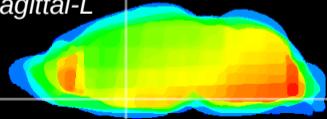

Coronal

Sagittal-R

Sagittal-L

ViBrism: CX10228
Horizontal

MPA