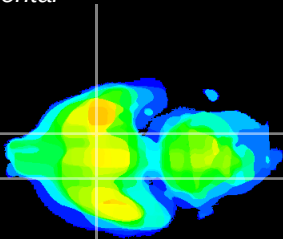

Coronal

Sagittal-R

Sagittal-L

ViBrism: CX10233
Horizontal

S0