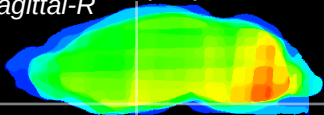

Coronal

Sagittal-R

Sagittal-L

ViBrism: CX10233
Horizontal

S0