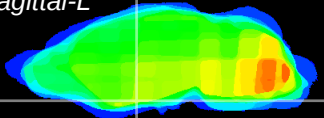

Coronal

Sagittal-R

Sagittal-L

ViBrism: CX10233
Horizontal

S0