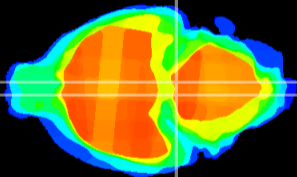

Coronal

Sagittal-R

Sagittal-L

ViBrism: CX10236
Horizontal

Pn