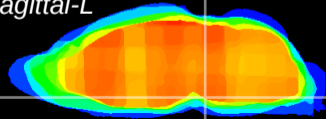

Coronal

Sagittal-R

Sagittal-L

ViBrism: CX10236
Horizontal

Pn