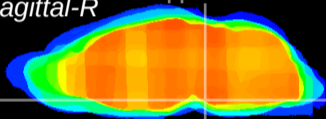

Coronal

Sagittal-R

Sagittal-L

ViBrism: CX10236
Horizontal

Pn