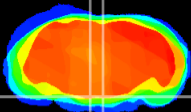

Coronal

Sagittal-R

Sagittal-L

ViBrism: CX10236
Horizontal

Pn