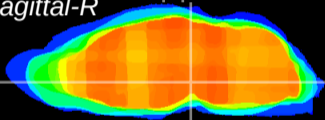

Coronal

Sagittal-R

Sagittal-L

ViBrism: CX10236
Horizontal

VTA