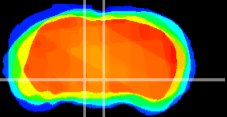

Coronal

Sagittal-R

Sagittal-L

ViBrism: CX10236
Horizontal

VTA