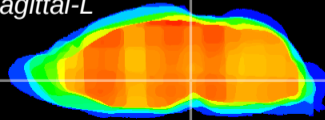

Coronal

Sagittal-R

Sagittal-L

ViBrism: CX10236
Horizontal

VTA