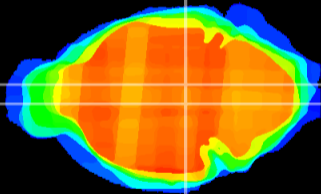

Coronal

Sagittal-R

Sagittal-L

ViBrism: CX10236
Horizontal

VTA