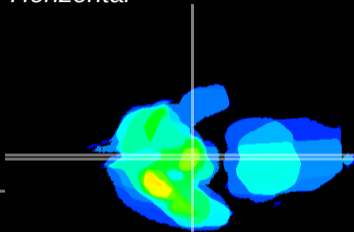

Coronal

Sagittal-R

Sagittal-L

ViBrism: CX10238
Horizontal

ME