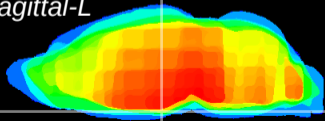

Coronal

Sagittal-R

Sagittal-L

ViBrism: CX10238
Horizontal

ME